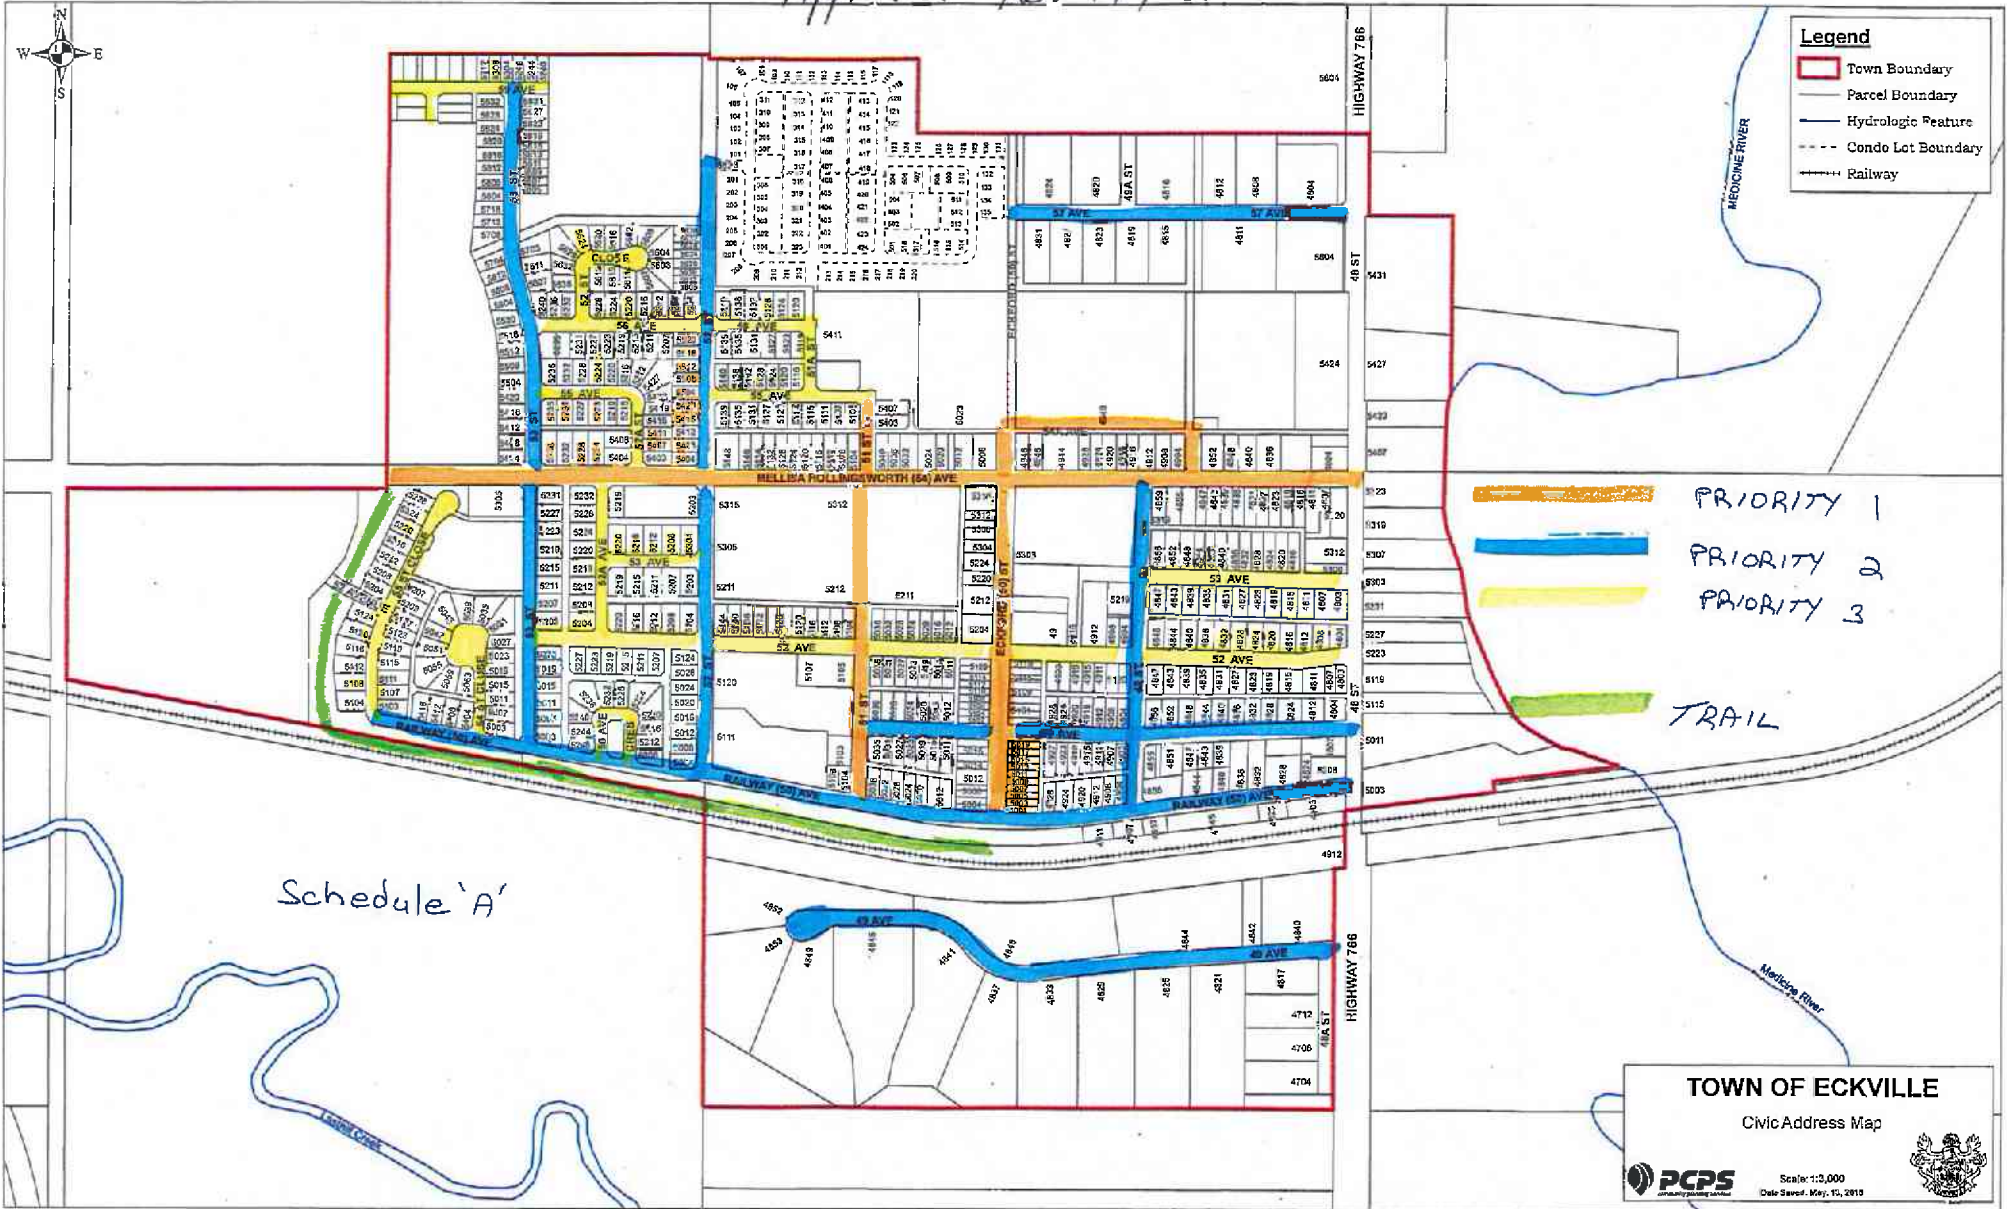

Approved Nov. 14, 2017

Legend

- Town Boundary
- Parcel Boundary
- Hydrologic Feature
- Condo Lot Boundary
- Railway

Schedule 'A'

PRIORITY 1
 PRIORITY 2
 PRIORITY 3
 TRAIL

TOWN OF ECKVILLE
 Civic Address Map

Scale: 1:2,000
 Date Saved: May, 15, 2015